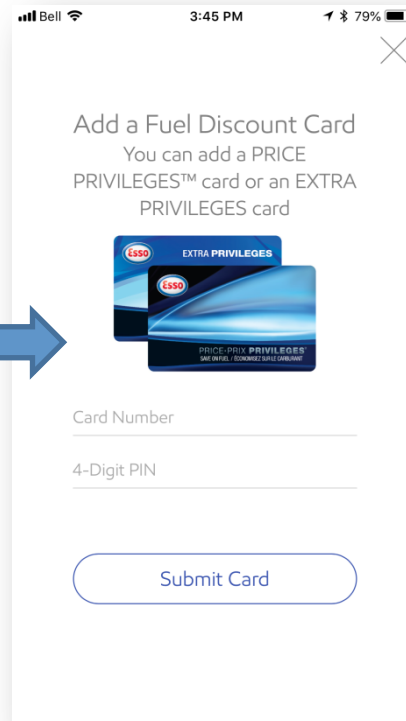

- Select “Add a Fuel Discount Card” link at bottom of screen
- Add your Fuel Discount Card by entering the Card Number and Pin