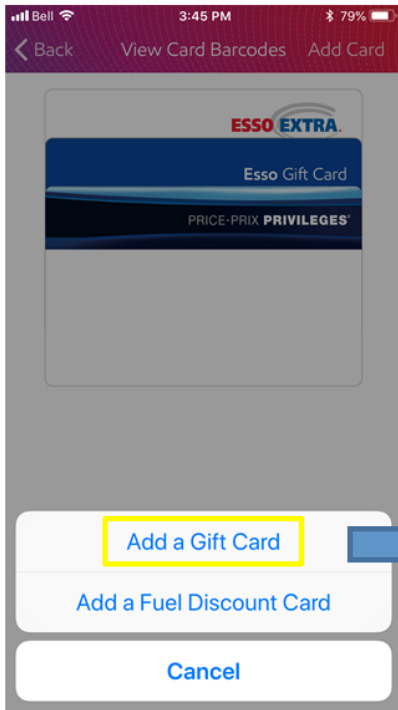

- Select card icon in top right corner of home screen

- Select “Add a Card” link in top right corner

A screenshot of the 'Add a Gift Card' form in the Esso Extra mobile app. The form has a white background and a close button (X) in the top right corner. It contains the title 'Add a Gift Card', two input fields labeled 'Gift Card number' and '4-Digit PIN', and a rounded 'Submit Card' button at the bottom.

- Select “Add a Gift Card” link at bottom of screen
- Add your Gift Card by entering the Card Number and Pin

- Select “Add a Fuel Discount Card” link at bottom of screen
- Add your Fuel Discount Card by entering the Card Number and Pin