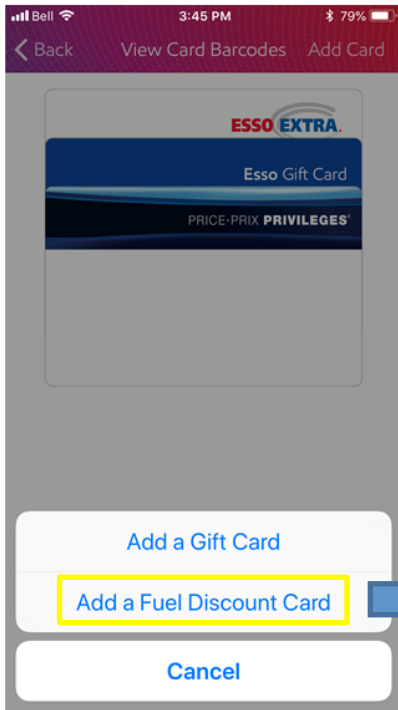

- Select “Add a Fuel Discount Card” link at bottom of screen
- Add your Fuel Discount Card by entering the Card Number and Pin